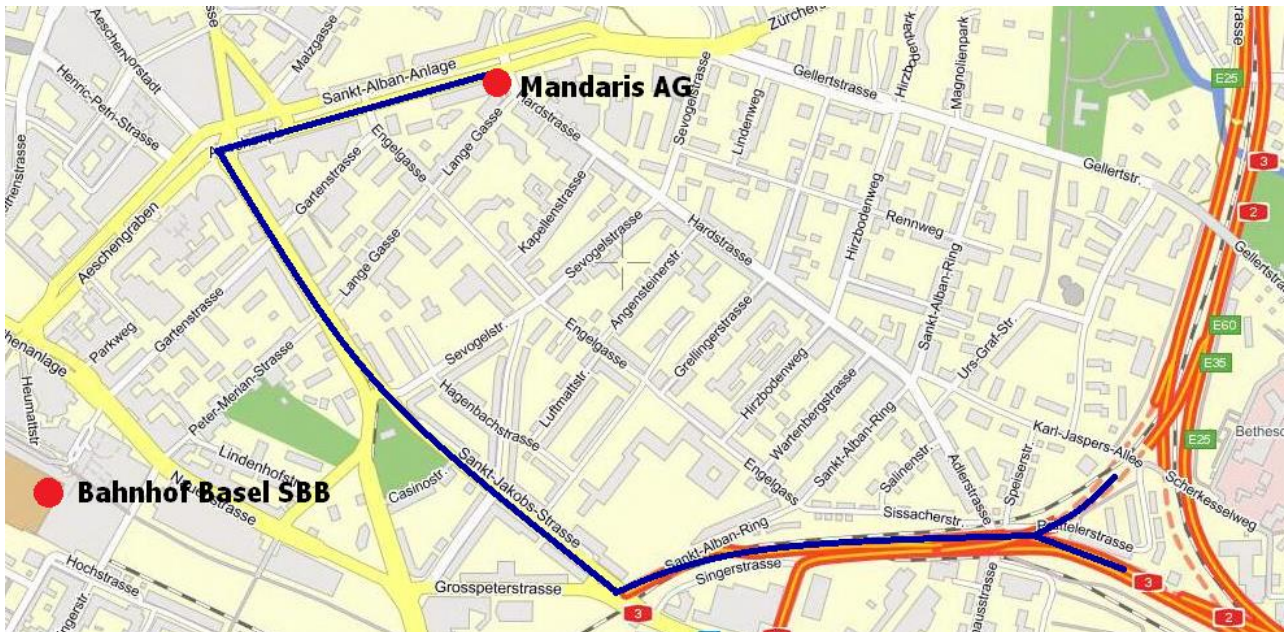

## Directions to Mandaris Ltd St. Alban-Anlage 46, 4052 Basel

By car:

- Motorway A2/A3
- Take the Basel-Süd exit and follow the signs for **Basel-City, Zoo, Bahnhof SBB**.
- Use the right lane towards **Basel-Süd** and turn **right at the traffic light**.
- At **Aeschenplatz** stay in the right lane and proceed straight into St. Alban-Anlage.
- Mandaris Ltd is located on the right-hand side, directly opposite the **tramway station**
- For parking spaces at Mandaris Ltd. please contact your client advisor or the reception desk. The garage entrance is located at St. Alban-Anlage 44.

By tramway from the railway station Basel SBB:

- Take tramway no. **8** (in direction of Kleinhüningen), no. **10** (in direction of Rodersdorf) or no. **11** (in direction of St-Louis Grenze) to **Aeschenplatz**.
- Change to **tramway** no. **3** (in direction of Birsfelden Hard) or no. **14** (in direction of Pratteln) to **Hardstrasse**.
- Mandaris AG is located opposite the **tramway station**.